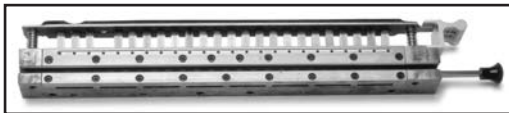

# HD 7000

New for the HD 7000, this photo shows our ingenious die pin retainer system. Coupled with our Quick Change Slide Out Die System you will have the ultimate in versatility and productivity. Also shown is the adjustable punching margin control for the comb punch. Patent# 5,771,768 & 6,047,623

### FEATURES *(See Specifications on Back)*

- Patented Anti-Jam Feature. Our New Over-load Detection Feature Triggers an Auto-Reversing Function to Eliminate Jamming in the Punch
- Patented "QCDS", Quick Change Die System. No Tools, Nothing to Take Apart
- The HD 7000 Has More Than 20 Interchangeable Dies Available. 12 Hole Patterns are Standard.
- Comes With Your Choice of a Standard Die. (Ask for Details)
- 14" Open Ended Punching, Allows for Wider Applications
- 90 Cycles Per Minute
- Rated up to 40 Sheets or up to 80 Pages of 20 lb. bond paper. The Number of Sheets Depends on the Paper Weight and Punch Pattern Used. (15,000 to 18,000 SPH)
- Pre-set Paper Stop Guide for Easy Setup
- All Punch Pins Easily Disengaged
- Easy, "Paper to Pin" Sight Alignment, for Balanced Hole to Edge Margins on Odd-Sized Applications
- Smooth, Quiet, Power on Demand Operation
- Use Foot Pedal, Versa Switch, or Palm Switch
- 1 Year Limited Warranty
- All Metal Fabrication
- Now Includes Commercial Chip Tray