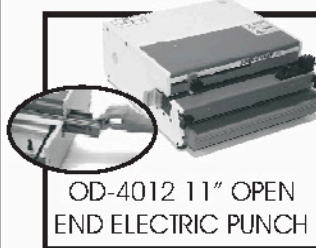

EWC-14 14" All Pitch (Shown) And EWC-24 24" All Pitch Flat Bar Wire Closer