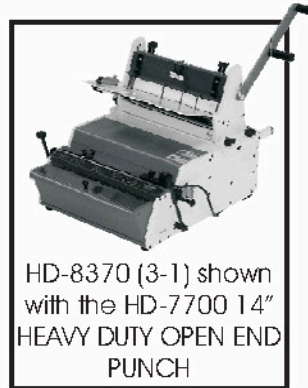

## 14" HEAVY DUTY DELUXE OPEN END PUNCH

# MACHINE SPECIFICATIONS

ELECTRICAL REQUIREMENTS			WEIGHT		DIMENSIONS		
VOLTS AC	AMPS	Hz	MACHINE	SHIPPING	HEIGHT	WIDTH	DEPTH
-	-	-	21 lbs.	25 lbs.	6"	15.25"	12"

12 Standard Punch Die Patterns Available. All Other Patterns Available Upon Request.

APES-14 AUTOMATIC PAPER EJECTOR & STACKER

HD-7700H HORIZONTAL PUNCH

HD-7700 14" OPEN ENDED PUNCH

HD-7500H 24" HEAVY DUTY HORIZONTAL PUNCH

HD-4170 Rhin-O-Roll

PC-248 MANUAL PUNCH AND ELECTRIC COILING SYSTEM