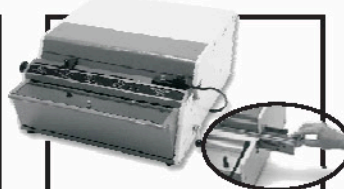

HD-7700 14" OPEN ENDED PUNCH