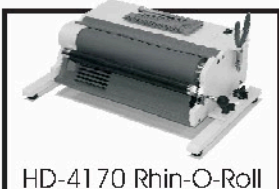

APES-14 AUTOMATIC PAPER EJECTOR & STACKER

HD-7700H HORIZONTAL PUNCH

HD-7700 14" OPEN ENDED PUNCH

HD-7500H 24" HEAVY DUTY HORIZONTAL PUNCH

HD-4170 Rhin-O-Roll

PC-248 MANUAL PUNCH AND ELECTRIC COILING SYSTEM