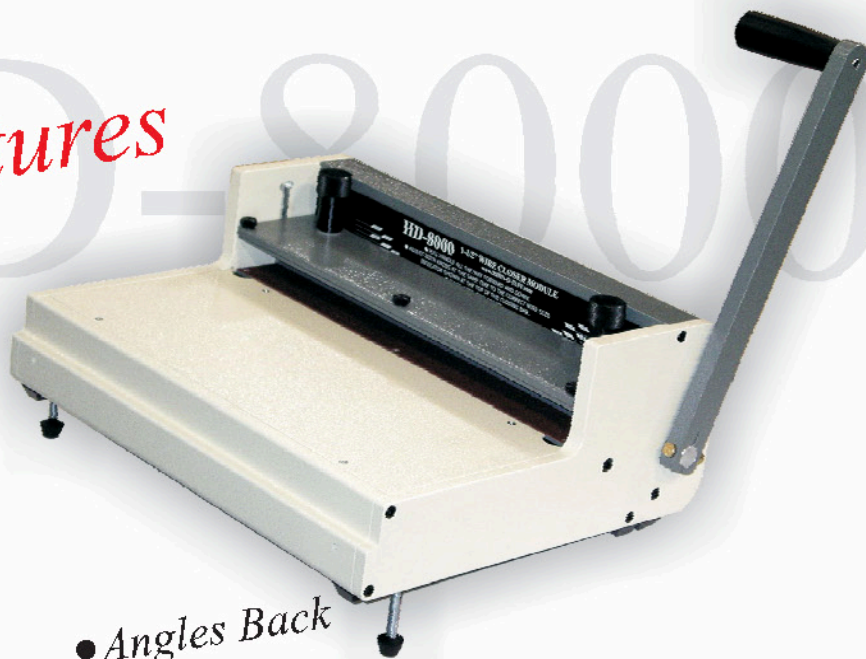

### FEATURES *(See Specifications on Back)*

- Patented Anti-Jam Feature. Our New Over-load Detection Feature Triggers an Auto-Reversing Function to Eliminate Jamming in the Punch
- Patented "QCDS", Quick Change Die System. No Tools, Nothing to Take Apart
- The HD 7000 Has More Than 20 Interchangeable Dies Available. 12 Hole Patterns are Standard.
- Comes With Your Choice of a Standard Die. (Ask for Details)
- 14" Open Ended Punching, Allows for Wider Applications
- 90 Cycles Per Minute
- Rated up to 40 Sheets or up to 80 Pages of 20 lb. bond paper. The Number of Sheets Depends on the Paper Weight and Punch Pattern Used. (15,000 to 18,000 SPH)
- Pre-set Paper Stop Guide for Easy Setup
- All Punch Pins Easily Disengaged
- Easy, "Paper to Pin" Sight Alignment, for Balanced Hole to Edge Margins on Odd-Sized Applications
- Smooth, Quiet, Power on Demand Operation
- Use Foot Pedal, Versa Switch, or Palm Switch
- 1 Year Limited Warranty
- All Metal Fabrication
- Now Includes Commercial Chip Tray

**THE ULTIMATE IN:**  
Quality Paper Punching and Book Binding  
Equipment at Affordable Prices

www.RHIN-O-TUFF.com

# HD-8000

Double Loop  
Wire Closer Module

• More Accurate Close

• Angles Back

### FEATURES

- The NEW HD-8000 NOW Closes 3/16" to 1-1/4" (5MM-32MM) Double-Loop Binding
- More Accurate Close Using Textured Closing Surfaces.
- Machine can be Angled Back for Better Viewing and Wire Positioning.
- 1 4" Binding Edge.
- Easily Adjustable for Wire Sizes.
- Lightweight and Portable.
- Easy Operation at any Wire Size.
- All Metal Construction.
- One year limited factory warranty.