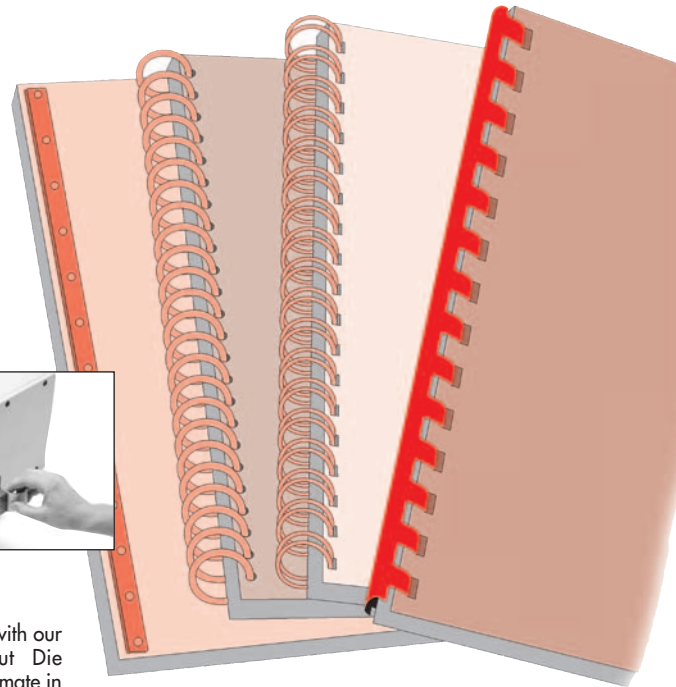

# HD 7000

New for the HD 7000, this photo shows our ingenious die pin retainer system. Coupled with our Quick Change Slide Out Die System you will have the ultimate in versatility and productivity. Also shown is the adjustable punching margin control for the comb punch. Patent# 5,771,768 & 6,047,623

### FEATURES *(See Specifications on Back)*

- Patented Anti-Jam Feature. Our New Over-load Detection Feature Triggers an Auto-Reversing Function to Eliminate Jamming in the Punch
- Patented "QCDS", Quick Change Die System. No Tools, Nothing to Take Apart
- The HD 7000 Has More Than 20 Interchangeable Dies Available. 12 Hole Patterns are Standard.
- Comes With Your Choice of a Standard Die. (Ask for Details)
- 14" Open Ended Punching, Allows for Wider Applications
- 90 Cycles Per Minute
- Rated up to 40 Sheets or up to 80 Pages of 20 lb. bond paper. The Number of Sheets Depends on the Paper Weight and Punch Pattern Used. (15,000 to 18,000 SPH)
- Pre-set Paper Stop Guide for Easy Setup
- All Punch Pins Easily Disengaged
- Easy, "Paper to Pin" Sight Alignment, for Balanced Hole to Edge Margins on Odd-Sized Applications
- Smooth, Quiet, Power on Demand Operation
- Use Foot Pedal, Versa Switch, or Palm Switch
- 1 Year Limited Warranty
- All Metal Fabrication
- Now Includes Commercial Chip Tray